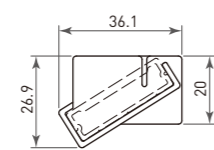

Internal Drawer LED Light | PLD2701

Illustration	Article Code	Model	Description
			matt silver, with IR sensor lens (drawer open as "ON")
	09.701.121	PLD2701-45NA-CW	cool white
			5 W
	09.702.121	PLD2701-60NA-CW	cool white
			5 W
	09.748.121	PLD2701-80NA-CW	cool white
			5 W
	09.703.121	PLD2701-90NA-CW	cool white
			7.5 W
	09.704.121	PLD2701-120NA-CW	cool white
			10W

Model	Illustration	
PLD2701-45		L=412mm, 2 LEDs (5W)
PLD2701-60		L=562mm, 2 LEDs (5W)
PLD2701-80		L=762mm, 2 LEDs (5W)
PLD2701-90		L=862mm, 3 LEDs (7.5W)
PLD2701-120		L=1,162mm, 4 LEDs (10W)

• Top mounting (inside cabinet)