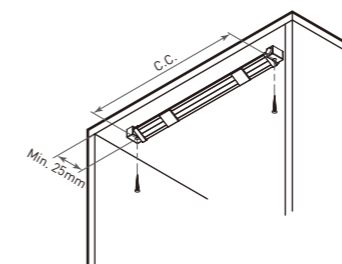

Internal Drawer LED Light | PLD2701

- Application: inside the drawer of kitchen cabinet and furniture
- Extruded aluminium housing, top surface or side mounting (right or left), screw fixing
- With MCPET reflector & acrylic diffuser
- Compatible power supply AD70IR.1-3

Model	Illustration	
PLD2701-45		L=412mm, 2 LEDs (5W)
PLD2701-60		L=562mm, 2 LEDs (5W)
PLD2701-80		L=762mm, 2 LEDs (5W)
PLD2701-90		L=862mm, 3 LEDs (7.5W)
PLD2701-120		L=1,162mm, 4 LEDs (10W)

• Top mounting (inside cabinet)