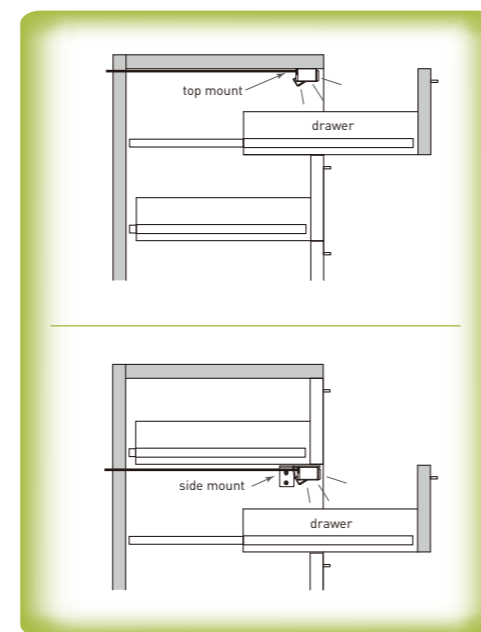

Internal Drawer LED Light | PLD2701

Illustration	Article Code	Model	Description
			matt silver, with IR sensor lens (drawer open as "ON")
	09.701.121	PLD2701-45NA-CW	cool white
			5 W
	09.702.121	PLD2701-60NA-CW	cool white
			5 W
	09.748.121	PLD2701-80NA-CW	cool white
			5 W
	09.703.121	PLD2701-90NA-CW	cool white
			7.5 W
	09.704.121	PLD2701-120NA-CW	cool white
			10W

Internal Drawer LED Light | PLD2701

- Application: inside the drawer of kitchen cabinet and furniture
- Extruded aluminium housing, top surface or side mounting (right or left), screw fixing
- With MCPET reflector & acrylic diffuser
- Compatible power supply AD70IR.1-3

Model	Illustration	
PLD2701-45		L=412mm, 2 LEDs (5W)
PLD2701-60		L=562mm, 2 LEDs (5W)
PLD2701-80		L=762mm, 2 LEDs (5W)
PLD2701-90		L=862mm, 3 LEDs (7.5W)
PLD2701-120		L=1,162mm, 4 LEDs (10W)

• Top mounting (inside cabinet)

• Side mounting (inside cabinet)